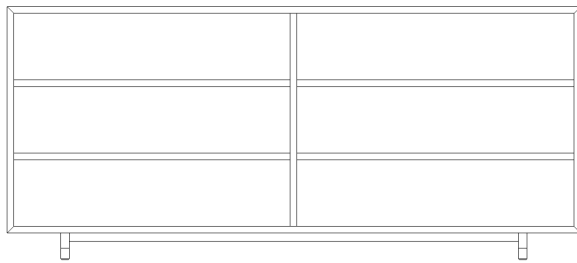

BELLBOY

88 35TH STREET BROOKLYN, NY
(646)753-2770 • INFO@BELLBOYNEWYORK.COM

DRESSER (6)