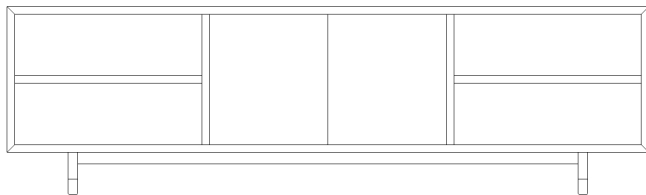

BELLBOY

88 35TH STREET BROOKLYN, NY
(646)753-2770 • INFO@BELLBOYNEWYORK.COM

CONSOLE

DRIVER COLLECTION

MATERIALS : AMERICAN WALNUT & BLACK PAPER COMPOSITE, AMERICAN WALNUT & WHITE COMPOSITE,
WHITE ASH & WHITE COMPOSITE AND OXIDIZED WALNUT & BLACK PAPER COMPOSITE